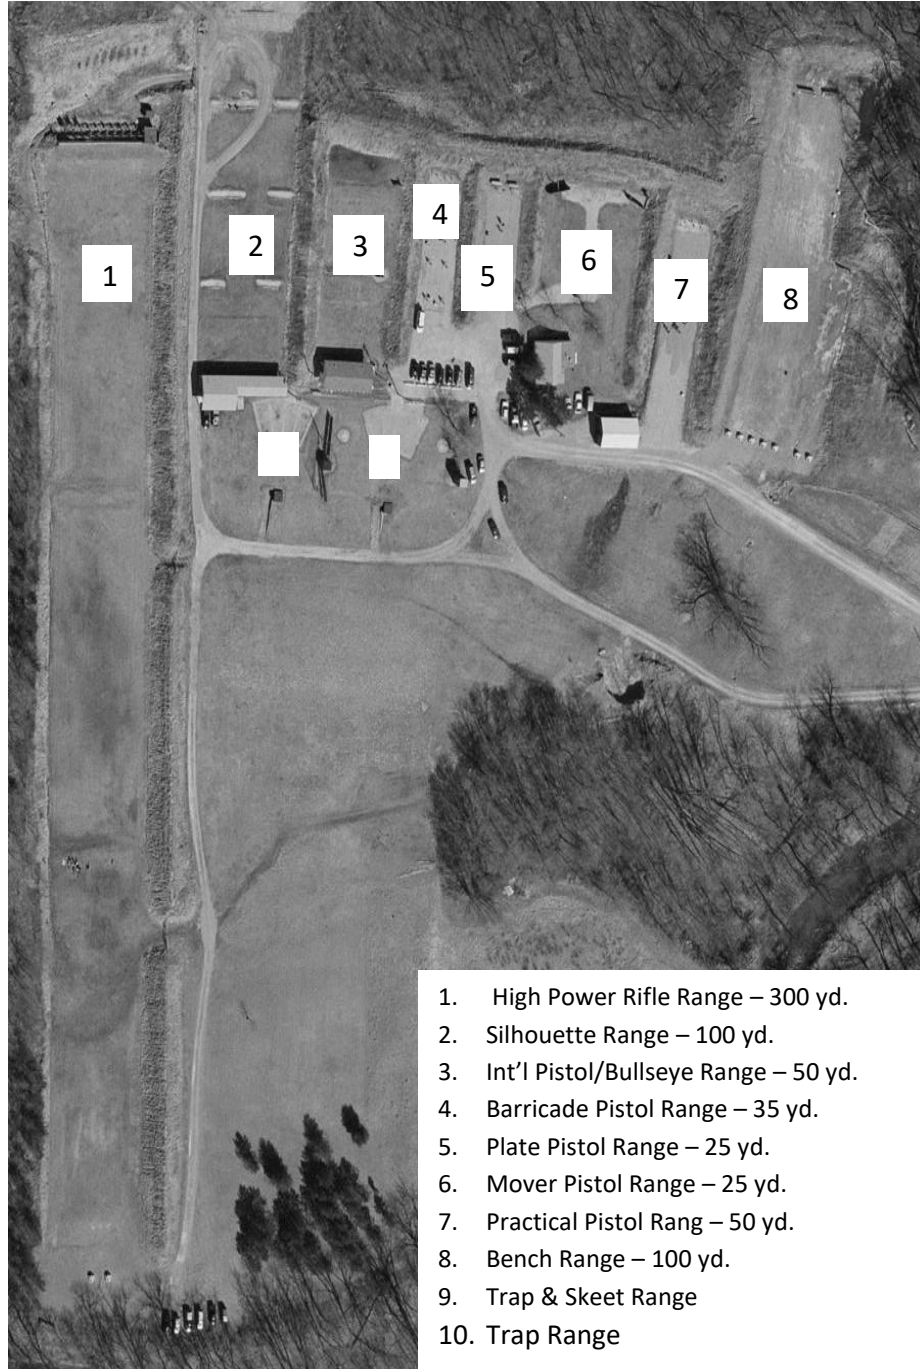

February 2024

SUNDAY	MONDAY	TUESDAY	WEDNESDAY	THURSDAY	FRIDAY	SATURDAY
				1	2	3
4	5	6	7 Club Meeting 7:30 PM	8	9	10
11 NRL22 Setup 10:30 AM, Registration 1:15 PM (1)	12	13	14	15	16	17
18	19 <i>President's Day</i>	20	21	22	13	24
25	26	27	28 Exec Meeting 7:30 PM			

1. High Power Rifle Range – 300 yd.
2. Silhouette Range – 100 yd.
3. Int'l Pistol/Bullseye Range – 50 yd.
4. Barricade Pistol Range – 35 yd.
5. Plate Pistol Range – 25 yd.
6. Mover Pistol Range – 25 yd.
7. Practical Pistol Rang – 50 yd.
8. Bench Range – 100 yd.
9. Trap & Skeet Range
10. Trap Range