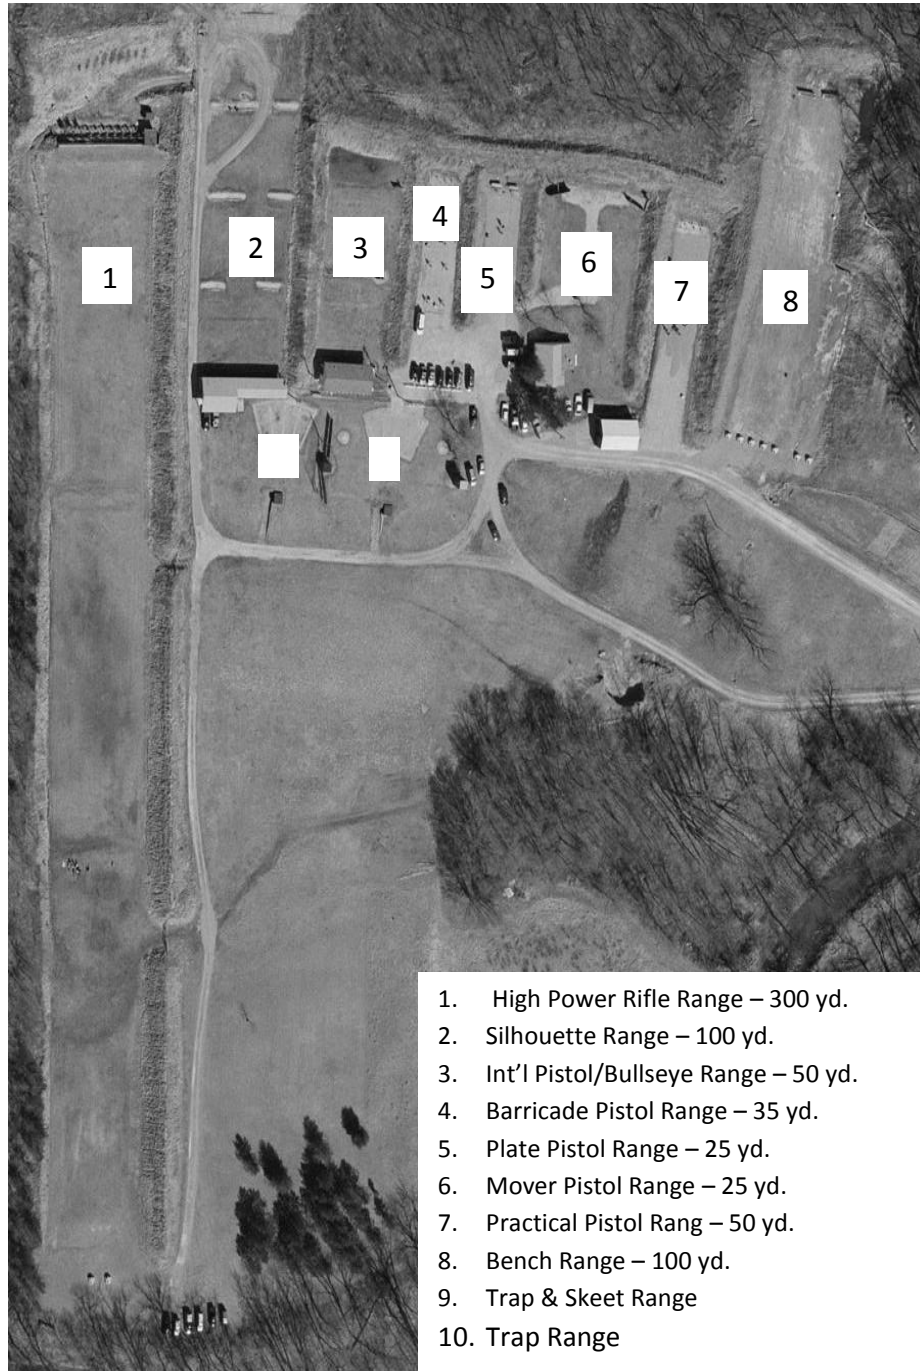

February 2018

SUNDAY	MONDAY	TUESDAY	WEDNESDAY	THURSDAY	FRIDAY	SATURDAY
				1	2	3
4	5	6	7 Club Meeting 7:30 PM	8	9	10
11	12	13	14	15	16	17
18	19 <i>President's Day</i>	20	21	22	23	24
25	26	27	28 Exec Meeting 7:30 PM			

1. High Power Rifle Range – 300 yd.
2. Silhouette Range – 100 yd.
3. Int'l Pistol/Bullseye Range – 50 yd.
4. Barricade Pistol Range – 35 yd.
5. Plate Pistol Range – 25 yd.
6. Mover Pistol Range – 25 yd.
7. Practical Pistol Rang – 50 yd.
8. Bench Range – 100 yd.
9. Trap & Skeet Range
10. Trap Range